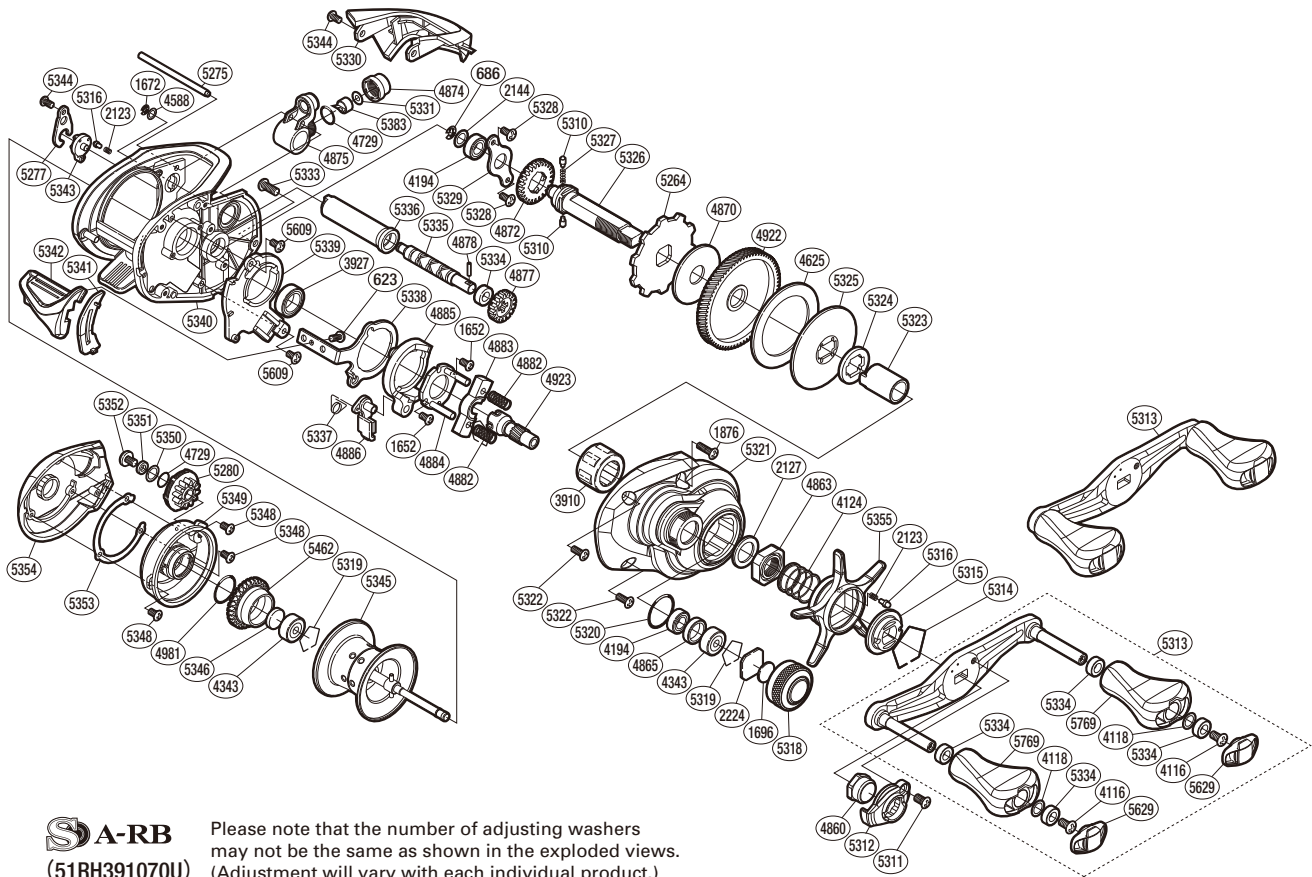

SHIMANO

CURADO S A-RB

CU-70HG

S A-RB
(51RH391070U)

Please note that the number of adjusting washers may not be the same as shown in the exploded views. (Adjustment will vary with each individual product.)

Part No.	Description	Part No.	Description	Part No.	Description
BNT0623	Screw	BNT4884	Clutch Cam Retainer	BNT5333	Screw
BNT0686	E Lock	BNT4885	Clutch Cam	BNT5334	Bushing
BNT1652	Screw	BNT4886	Clutch Pawl	BNT5335	Worm Shaft
BNT1672	E Lock	BNT4922	Drive Gear	BNT5336	Level Wind Guard
BNT1696	Cast Control Spacer	BNT4923	Pinion Gear	BNT5337	Clutch Pawl Spring
BNT1876	Screw	BNT4981	O Ring	BNT5338	Clutch Plate
BNT2123	Click Spring	BNT5264	Anti-Reverse Ratchet	BNT5339	Clutch Guard
BNT2127	Star Drag Spacer	BNT5275	Stabilizer Bar	BNT5340	Frame
BNT2144	Washer	BNT5277	Cam Lever Retainer	BNT5341	Clutch Bar Guide
BNT2224	Spool Tension Spacer	BNT5280	Brake Dial	BNT5342	Clutch Bar
BNT3910	Roller Clutch Bearing	BNT5310	Idle Gear Pin	BNT5343	Side Plate Cam Lever
BNT3927	Ball Bearing	BNT5311	Screw	BNT5344	Screw
BNT4116	Screw	BNT5312	Handle Nut Plate	BNT5345	Spool Assembly
BNT4118	Washer	BNT5313	Handle Assembly	BNT5346	Spacer B
BNT4124	Star Drag Spring	BNT5314	Click Plate Retainer	BNT5348	Screw
BNT4194	Ball Bearing	BNT5315	Star Drag Click Plate	BNT5349	Brake Case
BNT4343	Ball Bearing	BNT5316	Click Pin	BNT5350	Washer
BNT4588	Washer	BNT5318	Cast Control Cap	BNT5351	Br Dial Spacer
BNT4625	Drag Washer	BNT5319	Bearing Retainer	BNT5352	Screw
BNT4729	O Ring	BNT5320	O Ring	BNT5353	Washer
BNT4860	Handle Nut	BNT5321	Right Side Plate	BNT5354	Left Side Plate
BNT4863	Star Drag Nut	BNT5322	Screw	BNT5355	Star Drag
BNT4865	Bearing Spacer	BNT5323	Roller Clutch Inner Tube	BNT5383	Line Guide Pawl
BNT4870	Drag Washer	BNT5324	Key Washer Spacer	BNT5462	Brake Ring Gear
BNT4872	Idle Gear	BNT5325	Key Washer	BNT5609	Screw
BNT4874	Pawl Cap	BNT5326	Drive Shaft	BNT5629	Handle Knob Seal
BNT4875	Line Guide	BNT5327	Idle Gear Spring	BNT5769	Handle Knob Assembly
BNT4877	Idle Gear	BNT5328	Screw		
BNT4878	Worm Shaft Pin	BNT5329	Drive Shaft Retainer		
BNT4882	Yoke Spring	BNT5330	Level Wind Protector		
BNT4883	Yoke	BNT5331	Spacer	BNT4692	B-100 Oil (accessory)